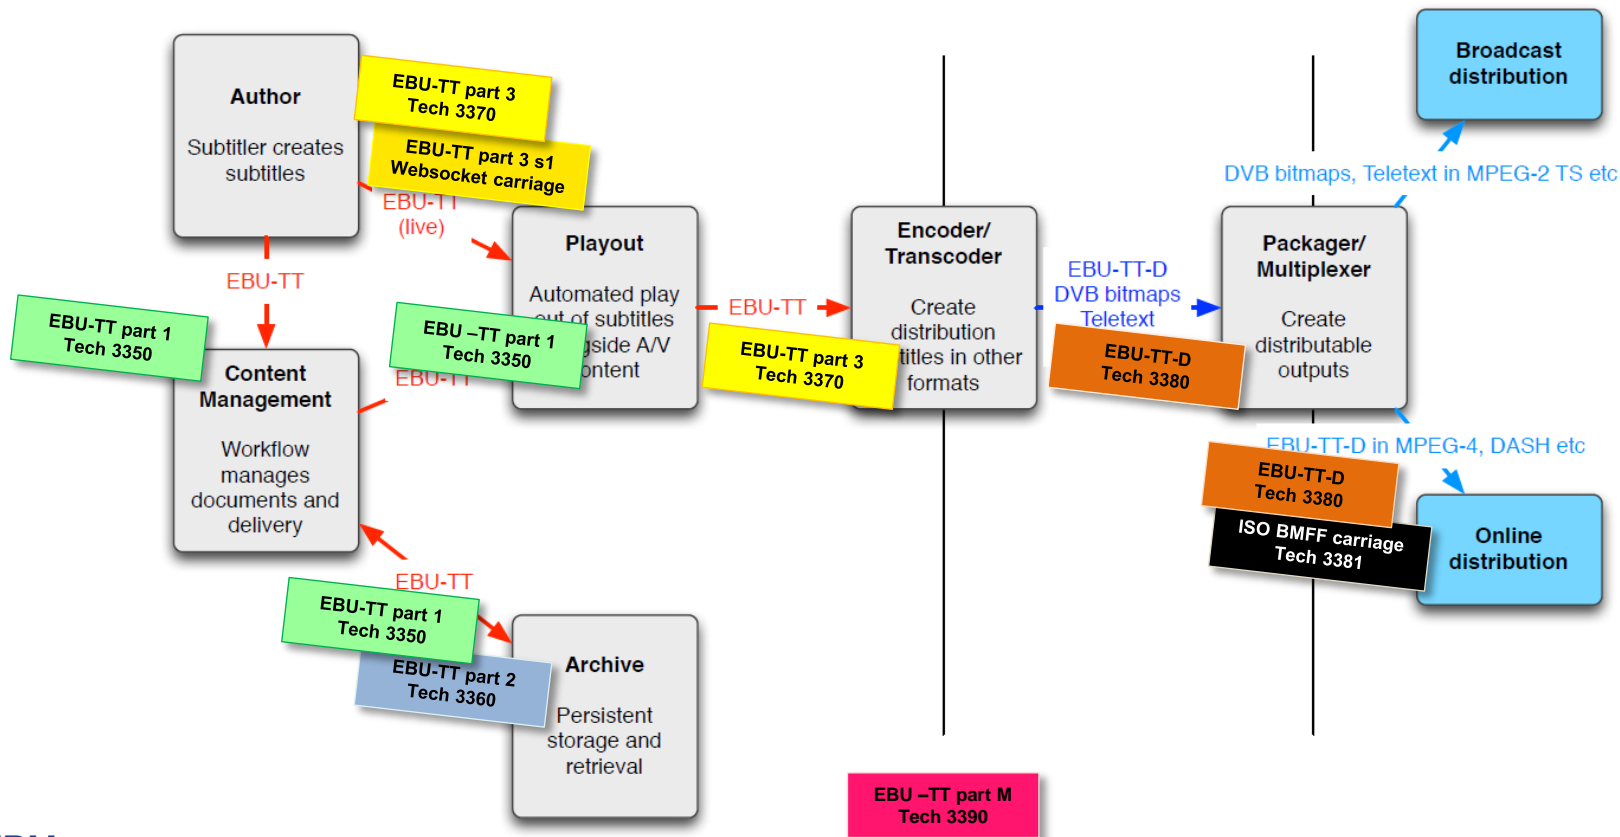

EBU

OPERATING EUROVISION AND EURORADIO

EBU-TT

Specifications family

EBU-TT COVERS THE COMPLETE SUBTITLING CHAIN

EBU-TT	Application	Highlights	Latest First	Status	Use
part 1 Tech 3350	Archiving Exchange	Starting point EBU-TT work Strongly constraints TTML 1 Timecode, media time, clock	2017 2012	Maintained	Broadcast STL replacement
part 2 Tech 3360	Legacy Conversion	STL -> EBU-TT strategies Includes tips to interpret typical STL use	2017	No updates foreseen	Broadcast STL users
part 3 / live Tech 3370	Real-time subtitling transport	Processing nodes model No TIMECODE! Websocket carriage spec	2017	Maintained	Broadcast Live & IP workflows
-D Tech 3380	Online Subtitle Distribution	Subset of IMSC Only media time ISO BMFF carriage spec	2018 2015	Maintained	HbbTV, DVB, Freeview, EBU- TT-DE
-M Tech 3390	Metadata	Definitions of the metadata elements & attributes used in the other EBU-TT specs	2017	Maintained	See above 😊

REFERENCES

Links to the EBU-TT specifications and the EBU Timed Text group
tech.ebu.ch/subtitling